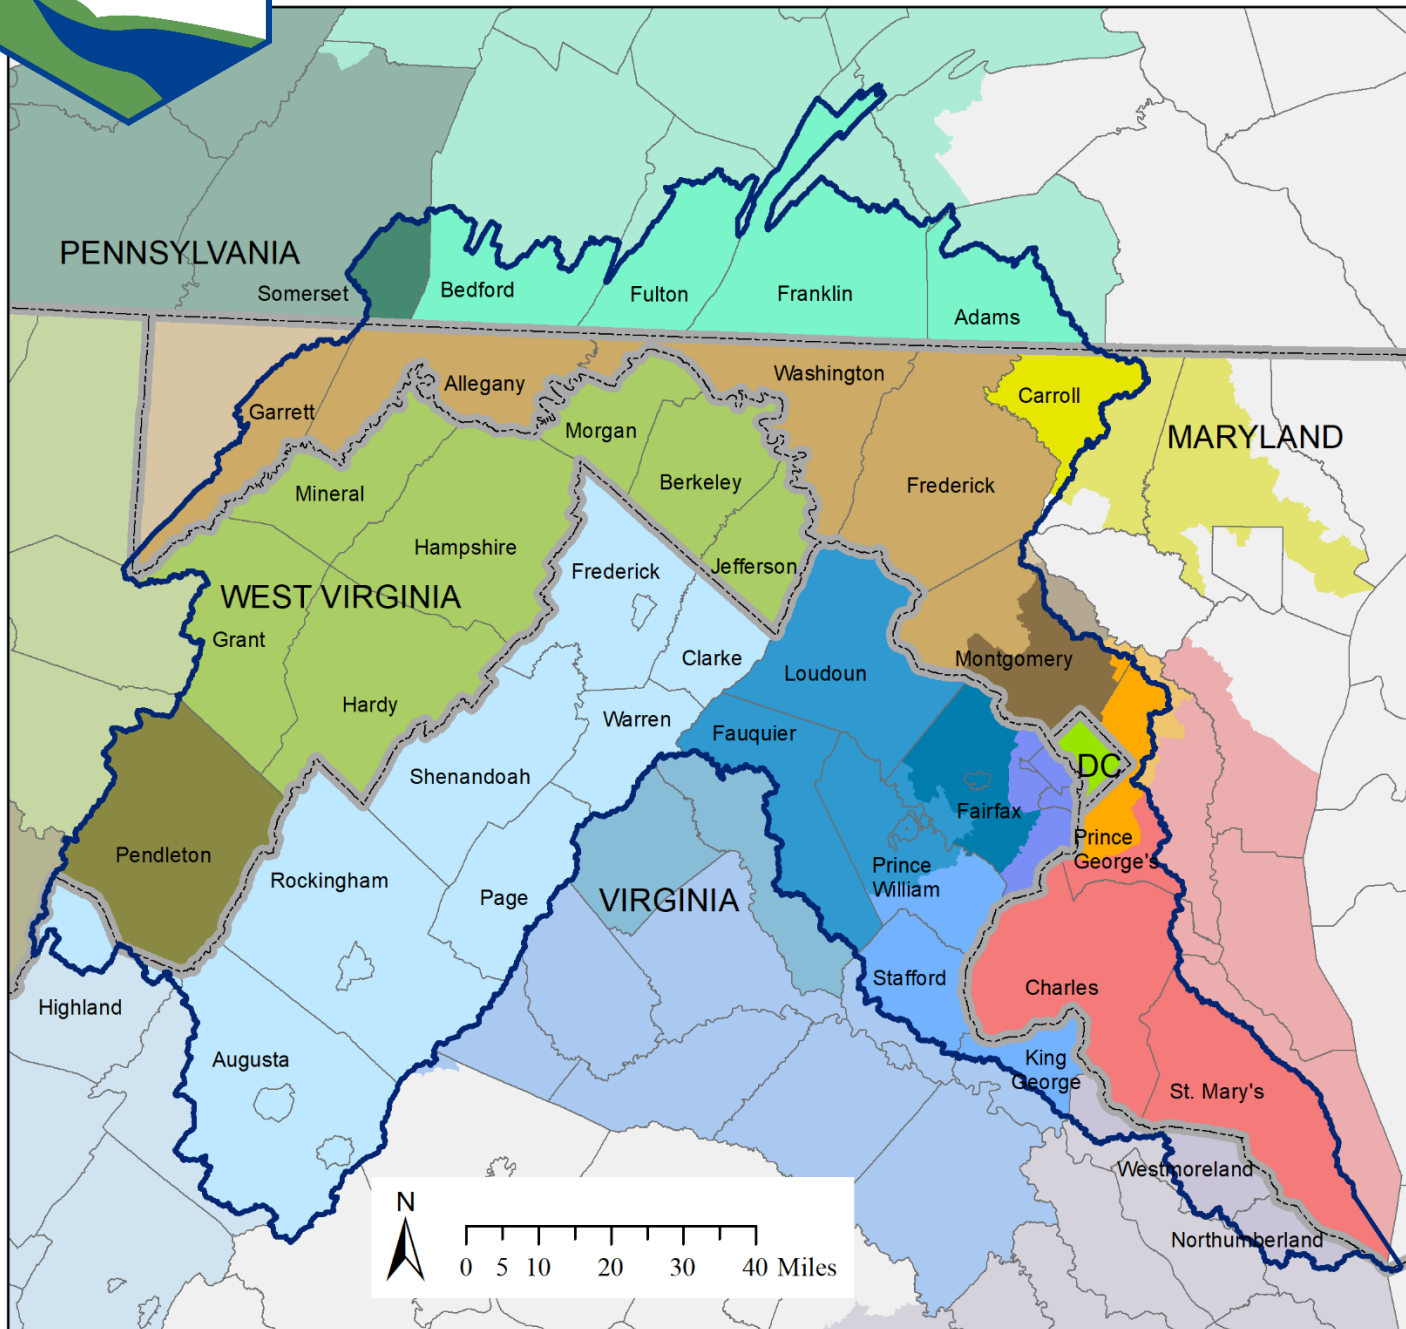

# POTOMAC RIVER BASIN 119TH CONGRESSIONAL DISTRICTS AND COUNTIES

## U.S. House of Representatives

District Area within the Potomac Basin (approx. square miles)

### District of Columbia

**Eleanor Holmes Norton (D)** 68

**WV – Jim Justice (R)**

**Potomac Basin**

**State Boundary**

**County Boundary**